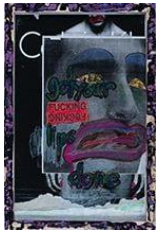

***Teeth & Consequence***

Dennis Cooper, M. Page Greene, Christopher Russell, sweaterqueens, and Bobbi Woods

October 18 — November 11, 2018

**sweaterqueens**

Untitled, 2018

Craft materials on paper in artist's frame  
18 x 12 in. (45.7 x 30.5 cm)  
(S 1814)

**sweaterqueens**

Untitled, 2018

Craft materials on paper in artist's frame  
12 x 9.5 in. (30.5 x 24.1 cm)  
(S 1804)

**sweaterqueens**

Untitled, 2018

Craft materials on paper in artist's frame  
12 x 9.5 in. (30.5 x 24.1 cm)  
(S 1811)