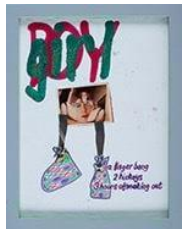

sweaterqueens
Untitled, 2018
Craft materials on paper in artist's frame
12 x 9.5 in. (30.5 x 24.1 cm)
(S 1813)