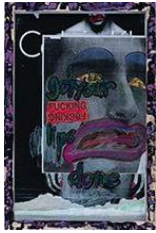

*Teeth & Consequence*

A group exhibition featuring Dennis Cooper, M. Page Greene, Christopher Russell,  
sweaterqueens, and Bobbi Woods  
October 12 – November 10, 2018

**sweaterqueens**

\$ 475

Untitled, 2018  
Craft materials on paper in artist's frame  
18 x 12 in. (45.72 x 30.48 cm)  
(S 1814)

**sweaterqueens**

\$ 375

Untitled, 2018  
Craft materials on paper in artist's frame  
12 x 9.5 in. (30.48 x 24.13 cm)  
(S 1804)

**sweaterqueens**

\$ 375

Untitled, 2018  
Craft materials on paper in artist's frame  
12 x 9.5 in. (30.48 x 24.13 cm)  
(S 1811)