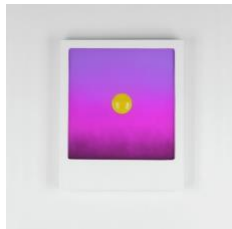

**Letitia Quesenberry**

*As of Yet 188, 2022*

Panel, polished plaster, paint, and resin  
17 x 14 in. (43.2 x 35.5 cm)  
(LQ 22213)

**Letitia Quesenberry**

*As of Yet 139, 2021*

Panel, polished plaster, paint, film, and resin  
17 x 14 in. (43.2 x 35.5 cm)  
(LQ 22226)

**Letitia Quesenberry**

*As of Yet 191, 2022*

Panel, polished plaster, paint, glitter, and resin  
17 x 14 in. (43.2 x 35.5 cm)  
(LQ 22211)

**Letitia Quesenberry**

*As of Yet 168, 2022*

Polished plaster, panel, paint, and resin  
17 x 14 in. (43.2 x 35.6 cm)  
(LQ 22182)