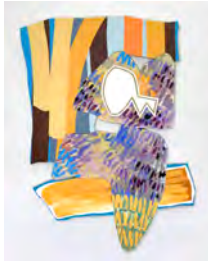

Justine Hill
Bookends

Justine Hill
Bookend 10, 2018
acrylic and pastel on canvas
47.5 x 42 in. (120.65 x 106.68 cm)
JH 1901

\$10,000

Justine Hill
Bookend 11 (Cyclops), 2019
acrylic and pencil on canvas
57 x 41 in. (144.78 x 104.14 cm)
JH 1902

\$10,000

Justine Hill
Bookend 12 (Lee), 2019
acrylic and crayon on canvas
47 x 38.5 in. (119.38 x 97.79 cm)
JH 1903

\$10,000