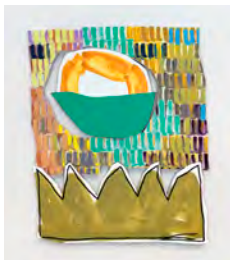

Justine Hill
Bookends

Justine Hill
Bookend 10, 2018
acrylic and pastel on canvas
47.5 x 42 in. (120.65 x 106.68 cm)
JH 1901

\$10,000

Justine Hill
Bookend 11 (Cyclops), 2019
acrylic and pencil on canvas
57 x 41 in. (144.78 x 104.14 cm)
JH 1902

\$10,000

Justine Hill
Bookend 12 (Lee), 2019
acrylic and crayon on canvas
47 x 38.5 in. (119.38 x 97.79 cm)
JH 1903

\$10,000