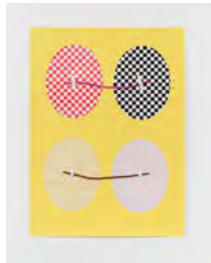

**Emily Joyce**  
Then Where Sun When There

**Emily Joyce**  
*Satellites*, 2018  
mixed media on paper  
28.38 x 21 x 1.75 in. (97.49 x 53.34 x 4.45  
cm)  
EJ 1901

\$4,400

**Emily Joyce**  
*An Isolated Pearl*, 2018  
Flashe on canvas over wood panel  
40 x 40 x 1.75 in. (101.6 x 101.6 x 4.45  
cm)  
EJ 1902

\$9,000

**Emily Joyce**  
*Archimedes and Narcissus*, 2015  
Flash and mixed media on canvas over  
wood panel  
22 x 22 x 1.75 in. (55.88 x 55.88 x 4.45  
cm)  
EJ 1903

\$4,000

**Emily Joyce**  
*Criss-Crossed Columns*, 2018  
Flashe on canvas over wood panel  
40 x 40 x 1.75 in. (101.6 x 101.6 x 4.45  
cm)  
EJ 1904

\$9,000

**Emily Joyce**

*Doric Glitch*, 2018

Flashe on canvas over wood panel  
16 x 16 x 1.75 in. (40.64 x 40.64 x 4.45  
cm)  
EJ 1905

\$3,600

**Emily Joyce**

*Famous Potatoes 6*, 2015-18

mixed media on canvas  
67.5 x 58 x 3.88 in. (171.45 x 147.32 x 9.9  
cm)  
EJ 1906