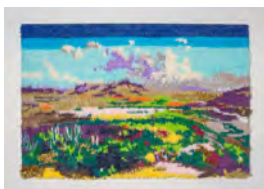

Justin Favela
Valley of Oaxaca, after José María Velasco, 2018
paper and glue on board
41.88 x 63.25 in. (106.38 x 160.66 cm)
JF 1813

$7,000