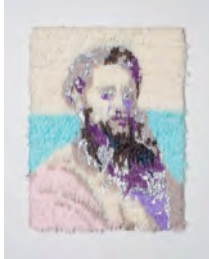

Justin Favela

Self Portrait (1890), after José María Velasco, 2018
paper and glue on board
25.59 x 19.69 in. (65 x 50 cm)
JF 1802

$2,800