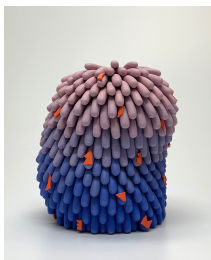

\$900

Linda Lopez

Midnight Dust Furry with Pop Rocks, 2019
porcelain
3.5 x 4 x 4 in. (8.89 x 10.16 x 10.16 cm)
LL 1907

\$1,200

Linda Lopez

Orange/Green Ombre Dust Furry, 2019
porcelain
9 x 7 x 4 in. (22.86 x 17.78 x 10.16 cm)
LL 1904

\$3,500

Linda Lopez

Black/Blue Wiggle Ombre Dust Furry, 2019
porcelain
10 x 5.25 x 5 in. (25.4 x 13.34 x 12.7 cm)
LL 1902

\$3,500

Linda Lopez

Blue/Purple Ombre Dust Furry with Lobster Cut Outs, 2019
porcelain
7 x 6 x 6 in. (17.78 x 15.24 x 15.24 cm)
LL 1916