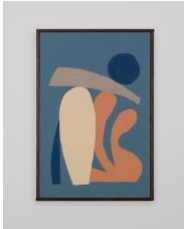

Cody Hudson

The Sun, the Trees and the Flowers (Midwest Grow Kit), 2019

Acrylic on linen
36 x 24 in. (91.4 x 61 cm)
(CH 1903)

Cody Hudson

Landscape Painting Based on Lasting Positive Experience (Sit in a Room/ Bang a Gong), 2019

Acrylic on canvas
40 x 60 in. (101.6 x 152.4 cm)
(CH 1901)

Cody Hudson

Related to the Stars in the Sky and Possibly to our Personalities (Past Participle Spaced Out), 2019

Acrylic on linen
24 x 18 in. (61 x 45.7 cm)
(CH 1905)

Cody Hudson

Our Awesome Earth (Encourage a Sense of Calm or Contemplation), 2019

Acrylic on linen
24 x 18 in. (61 x 45.7 cm)
(CH 1904)

Cody Hudson

Late Night Flash Back (Space Flight Fall Back), 2019

Acrylic on linen

24 x 18 in. (61 x 45.7 cm)

(CH 1906)

Cody Hudson

Underlying Symbolic Associations (Forever Turned Around), 2019

Acrylic on linen

18 x 12 in. (45.7 x 30.5 cm)

(CH 1907)

Cody Hudson