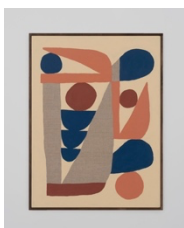

**Cody Hudson**

*I Came Home*

December 13, 2019 – January 18, 2020

**Cody Hudson**

*Landscape Painting Based on a Field Guide to Staring Out the Window While Crying (Our Love), 2019*

Acrylic on linen in artist frame  
36 x 24 in. (91.44 x 60.96 cm)  
(CH 1902)

\$ 3,600

**Cody Hudson**

*The Sun, the Trees and the Flowers (Midwest Grow Kit), 2019*

Acrylic on linen in artist frame  
36 x 24 in. (91.44 x 60.96 cm)  
(CH 1903)

\$ 3,600

**Cody Hudson**

*Landscape Painting Based on Lasting Positive Experience (Sit in a Room/ Bang a Gong), 2019*

Acrylic on canvas in artist frame  
40 x 60 x 1 in. (101.6 x 152.4 x 2.5 cm)  
(CH 1901)

\$ 9,500

**Cody Hudson**

*Related to the Stars in the Sky and Possibly to our Personalities (Past Participle Spaced Out), 2019*

Acrylic on linen in artist frame  
24 x 18 in. (60.96 x 45.72 cm)  
(CH 1905)

\$ 2,400

**Cody Hudson**

\$ 2,400

*Our Awesome Earth (Encourage a Sense of Calm or Contemplation)*, 2019

Acrylic on linen in artist frame  
24 x 18 in. (60.96 x 45.72 cm)  
(CH 1904)