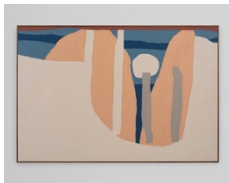

**Cody Hudson**

*I Came Home*

December 13, 2019 – January 18, 2020

**Cody Hudson**

*Landscape Painting Based on a Field Guide to Staring Out the Window While Crying (Our Love), 2019*

Acrylic on linen in artist frame  
36 x 24 in. (91.44 x 60.96 cm)  
(CH 1902)

\$ 3,600

**Cody Hudson**

*The Sun, the Trees and the Flowers (Midwest Grow Kit), 2019*

Acrylic on linen in artist frame  
36 x 24 in. (91.44 x 60.96 cm)  
(CH 1903)

\$ 3,600

**Cody Hudson**

*Landscape Painting Based on Lasting Positive Experience (Sit in a Room/ Bang a Gong), 2019*

Acrylic on canvas in artist frame  
40 x 60 x 1 in. (101.6 x 152.4 x 2.5 cm)  
(CH 1901)

\$ 9,500

**Cody Hudson**

*Related to the Stars in the Sky and Possibly to our Personalities (Past Participle Spaced Out), 2019*

Acrylic on linen in artist frame  
24 x 18 in. (60.96 x 45.72 cm)  
(CH 1905)

\$ 2,400

**Cody Hudson**

\$ 2,400

*Our Awesome Earth (Encourage a Sense of Calm or Contemplation)*, 2019

Acrylic on linen in artist frame  
24 x 18 in. (60.96 x 45.72 cm)  
(CH 1904)