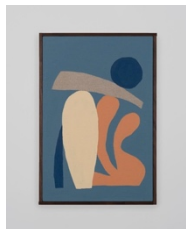

\$ 3,600

**Cody Hudson**

*The Sun, the Trees and the Flowers (Midwest Grow Kit), 2019*

Acrylic on linen in artist frame  
36 x 24 in. (91.44 x 60.96 cm)  
(CH 1903)

\$ 3,600

**Cody Hudson**

*Landscape Painting Based on Lasting Positive Experience (Sit in a Room/ Bang a Gong), 2019*

Acrylic on canvas in artist frame  
40 x 60 x 1 in. (101.6 x 152.4 x 2.5 cm)  
(CH 1901)

\$ 9,500

**Cody Hudson**

*Related to the Stars in the Sky and Possibly to our Personalities (Past Participle Spaced Out), 2019*

Acrylic on linen in artist frame  
24 x 18 in. (60.96 x 45.72 cm)  
(CH 1905)

\$ 2,400

**Cody Hudson**

\$ 2,400

*Our Awesome Earth (Encourage a Sense of Calm or Contemplation)*, 2019

Acrylic on linen in artist frame  
24 x 18 in. (60.96 x 45.72 cm)  
(CH 1904)

**Cody Hudson**

\$ 2,400

*Late Night Flash Back (Space Flight Fall Back)*, 2019

Acrylic on linen in artist frame  
24 x 18 in. (60.96 x 45.72 cm)  
(CH 1906)

**Cody Hudson**

\$ 1,600

*Underlying Symbolic Associations (Forever Turned Around)*, 2019