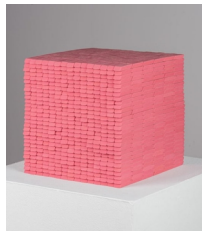

**Joel Swanson**

\$ 2,500

*Untitled*, 2019  
Correctional fluid on grid paper  
21 x 17 in. (53.34 x 43.18 cm)  
(JS 1927)

**Joel Swanson**

\$ 800

*Phonetic Flashcards translated into NATO Alphabet*, 2019  
Digital animation  
1:45 minute loop  
1, Edition 1/3  
(JS 1907)

**Joel Swanson**

*College Ruled*, 2019  
Digital vinyl print  
121 x 125 in. (307.34 x 317.5 cm)  
(JS 1906)

**Joel Swanson**  
*Wide Ruled*, 2019  
Digital vinyl print  
121 x 125 in. (307.34 x 317.5 cm)  
(JS 1905)

**Joel Swanson**  
*Untitled*, 2019  
Ballpoint pen on index card  
5 x 3 in. (12.7 x 7.62 cm)  
(JS 1926)

\$ 600

**Joel Swanson**  
*How Many Pink Pearl Erasers would it Take to Create a Perfect Cube?*, 2019  
Pink Pearl erasers  
12.5 x 12.5 x 12.5 in. (31.75 x 31.75 x 31.75 cm)  
(JS 1904)