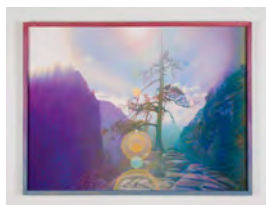

**Paul Jacobsen**  
*Spiritual Surveillance*

**Paul Jacobsen**  
*Monkey Wrench*, 2019  
oil on linen  
14 x 11 in. (35.56 x 27.94 cm)  
PJ 1905

\$3,500

**Paul Jacobsen**  
*The Serpents of Paradise*, 2020  
pastel on rag board in hand dyed frame  
31 x 41 in. (78.74 x 104.14 cm)  
PJ 2005

\$4,000

**Paul Jacobsen**  
*Untitled (Zion National Park)*, 2018  
oil on linen  
48 x 72 in. (121.92 x 182.88 cm)  
PJ 1801

\$13,500

**Paul Jacobsen**  
*Eucalyptus*, 2020  
charcoal on paper in hand dyed frame  
25 x 21 in. (63.5 x 53.34 cm)  
PJ 2001