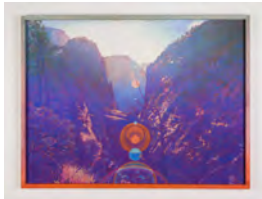

charcoal on paper in hand dyed frame  
25 x 21 in. (63.5 x 53.34 cm)

PJ 2002

\$1,800

**Paul Jacobsen**

*The First Morning, 2020*

oil on canvas  
48 x 72 in. (121.92 x 182.88 cm)

PJ 2007

\$13,500

**Paul Jacobsen**

*Cliffrose and Bayonets, 2020*

pastel on rag board in hand dyed frame  
31 x 41 in. (78.74 x 104.14 cm)

PJ 2003

\$4,000

**Paul Jacobsen**

*Solitaire, 2020*

oil on canvas  
48 x 72 in. (121.92 x 182.88 cm)