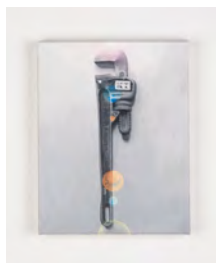

**Paul Jacobsen**  
*Spiritual Surveillance*

**Paul Jacobsen**  
*Monkey Wrench*, 2019  
oil on linen  
14 x 11 in. (35.56 x 27.94 cm)  
PJ 1905

\$3,500

**Paul Jacobsen**  
*The Serpents of Paradise*, 2020  
pastel on rag board in hand dyed frame  
31 x 41 in. (78.74 x 104.14 cm)  
PJ 2005

\$4,000

**Paul Jacobsen**  
*Untitled (Zion National Park)*, 2018  
oil on linen  
48 x 72 in. (121.92 x 182.88 cm)  
PJ 1801

\$13,500

**Paul Jacobsen**  
*Eucalyptus*, 2020  
charcoal on paper in hand dyed frame  
25 x 21 in. (63.5 x 53.34 cm)  
PJ 2001