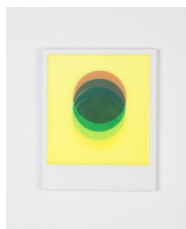

10 x 8 x .25 in (25.4 x 20.3 x .64 cm)

(LQ 2049)

Letitia Quesenberry

\$ 900

Any Day Now, 2019

Panel, lacquer, film, resin

10 x 8 in. (25.4 x 20.3 cm)

(LQ 2044)