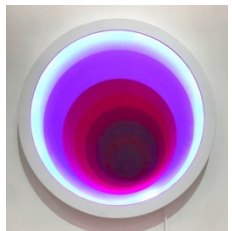

Letitia Quesenberry

$ 7,000

Hyperspace - no. 41, 2020

panel, plaster, plex, film, resin, LED
33 x 33 x 4 in. (83.8 x 83.8 x 10.2 cm)
(LQ 2051)