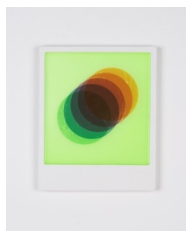

10 x 8 x .25 in (25.4 x 20.3 x .64 cm)

(LQ 2046)

Letitia Quesenberry

\$ 900

I Found the End, 2018

Panel, lacquer, film, and resin

10 x 8 x .25 in (25.4 x 20.3 x .64 cm)

(LQ 2039)