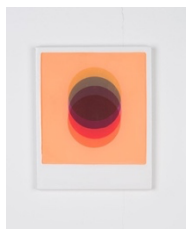

Letitia Quesenberry

\$ 900

Come Shining, 2019

Panel, lacquer, film, and resin

10 x 8 x .25 in (25.4 x 20.3 x .64 cm)

(LQ 2045)

Letitia Quesenberry

\$ 900