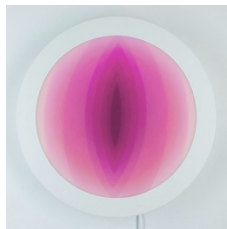

10 x 8 x .25 in (25.4 x 20.3 x .64 cm)

(LQ 2048)

Letitia Quesenberry

\$ 900

What Comes is Better, 2018

Panel, lacquer, film, and resin

10 x 8 x .25 in (25.4 x 20.3 x .64 cm)

(LQ 2050)