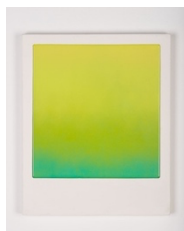

17 x 14 x 1 in. (43.2 x 35.6 x 2.5 cm)

(LQ 2032)

Letitia Quesenberry

\$ 1,500

As of Yet 72, 2020

polished plaster, panel, paint, resin, film

17 x 14 x 1 in. (43.2 x 35.6 x 2.5 cm)

(LQ 2033)