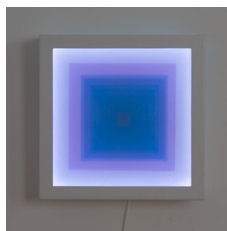

Letitia Quesenberry

\$ 4,300

Hyperspace - no. 17, 2016

Panel, lacquer, plexiglass, and LED light

Dimensions: 20.5 x 20.5 x 4 in. (52.1 x 52.1 x 10.2 cm)

(LQ 2008)

Letitia Quesenberry

\$ 2,000