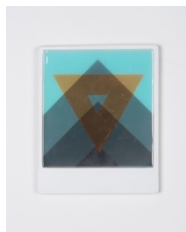

Letitia Quesenberry

\$ 900

In No Hurry, 2018

Panel, lacquer, film, and resin

10 x 8 x .25 in (25.4 x 20.3 x .64 cm)

(LQ 2040)

Letitia Quesenberry

\$ 900