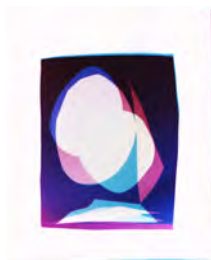

Liz Nielsen

Echoing Lovers, 2020
Analog Chromogenic Photogram, on Fuji
Lustre, Unique
Framed Dimensions:
12.75 x 10.75 in. (32.4 x 27.3 cm)
Image Dimensions:
10 x 8 in. (25.4 x 20.3 cm)
LN 2002

$1,300