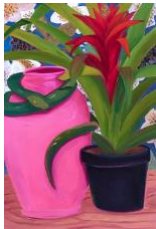

Anna Valdez
Snake on Vessel with Bromeliad, 2019
Oil on canvas
24 x 16 in. (61 x 40.6 cm)
(AV 209)