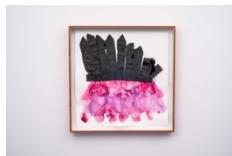

Margarita Cabrera

Flujo de Extracciones #55, 2023

Cochineal gouache on paper, Border Patrol uniform fabric, and wood box frame
30 x 30 x 3 in. (76.2 x 76.2 x 7.6 cm)
(MC 23090)