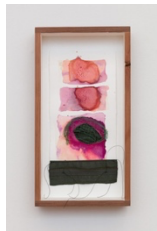

Margarita Cabrera

Flujo de Extracciones #47, 2023

Cochineal gouache on paper, Border Patrol uniform fabric, and wood box frame
15 x 8 x 3 in. (38.1 x 20.3 x 7.6 cm)
(MC 23103)