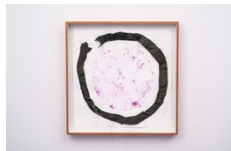

Margarita Cabrera

Flujo de Extracciones #56, 2023

Cochineal gouache on paper, Border Patrol uniform fabric, and wood box frame
30 x 30 x 3 in. (76.2 x 76.2 x 7.6 cm)
(MC 23093)