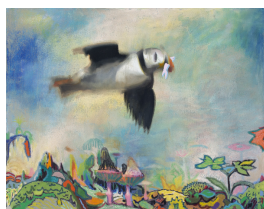

**Leon Benn**  
*Nurse Logs*

January 21 - February 26, 2022

**Leon Benn**

*The Reptilian Brain Likes Pizza*, 2021

Oil and fabric dye on linen  
48 x 64 in. (121.9 x 162.6 cm)  
(LB 22127)

**Leon Benn**

*Puffin's Lament*, 2021

Oil and fabric dye on linen  
33 x 42 in. (83.8 x 106.7 cm)  
(LB 21117)

**Leon Benn**

*Mystical Boulder in the Parking Lot*, 2021

Oil and fabric dye on linen  
54 x 50 in. (137.2 x 127 cm)  
(LB 22126)

**Leon Benn**