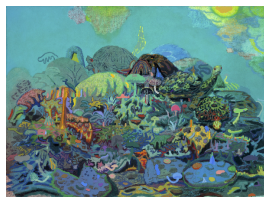

**Leon Benn**  
*Nurse Logs*

January 21 - February 26, 2022

**Leon Benn**

*The Reptilian Brain Likes Pizza*, 2021

Oil and fabric dye on linen  
48 x 64 in. (121.9 x 162.6 cm)  
(LB 22127)

**Leon Benn**

*Puffin's Lament*, 2021

Oil and fabric dye on linen  
33 x 42 in. (83.8 x 106.7 cm)  
(LB 21117)

**Leon Benn**

*Mystical Boulder in the Parking Lot*, 2021

Oil and fabric dye on linen  
54 x 50 in. (137.2 x 127 cm)  
(LB 22126)

**Leon Benn**

*Beercan Entropy*, 2021

Oil and fabric dye on linen  
48 x 56 in. (121.9 x 142.2 cm)  
(LB 22125)

**Leon Benn**

*Very Ancient Times (after Vesuvius)*, 2021

Oil and fabric dye on linen  
48 x 64 in. (121.9 x 162.6 cm)  
(LB 22123)