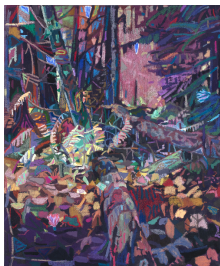

Oil and fabric dye on linen  
33 x 42 in. (83.8 x 106.7 cm)  
(LB 21117)

**Leon Benn**

*Mystical Boulder in the Parking Lot*, 2021

Oil and fabric dye on linen  
54 x 50 in. (137.2 x 127 cm)  
(LB 22126)

**Leon Benn**

*Beercan Entropy*, 2021

Oil and fabric dye on linen  
48 x 56 in. (121.9 x 142.2 cm)  
(LB 22125)

**Leon Benn**

*Very Ancient Times (after Vesuvius)*, 2021

Oil and fabric dye on linen  
48 x 64 in. (121.9 x 162.6 cm)  
(LB 22123)

**Leon Benn**

*Pathway*, 2021

Oil and fabric dye on linen  
26.5 x 26.5 in. (67.3 x 67.3 cm)  
(LB 22130)

**Leon Benn**  
*Sleepy Forest*, 2021  
Oil and fabric dye on linen  
38 x 57 in. (96.5 x 144.8 cm)  
(LB 22122)

**Leon Benn**  
*History Painting (Leviathan)*, 2021  
Oil and fabric dye on linen  
64 x 48 in. (162.6 x 121.9 cm)  
(LB 22120)

**Leon Benn**  
*Real Rough Freedom*, 2021  
Oil and fabric dye on linen  
60 x 48 in. (152.4 x 121.9 cm)  
(LB 22128)