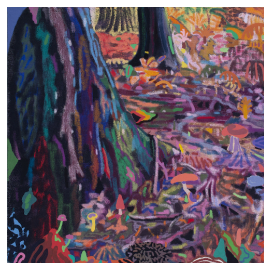

Oil and fabric dye on linen  
33 x 42 in. (83.8 x 106.7 cm)  
(LB 21117)

**Leon Benn**

*Mystical Boulder in the Parking Lot*, 2021

Oil and fabric dye on linen  
54 x 50 in. (137.2 x 127 cm)  
(LB 22126)

**Leon Benn**

*Beercan Entropy*, 2021

Oil and fabric dye on linen  
48 x 56 in. (121.9 x 142.2 cm)  
(LB 22125)

**Leon Benn**

*Very Ancient Times (after Vesuvius)*, 2021

Oil and fabric dye on linen  
48 x 64 in. (121.9 x 162.6 cm)  
(LB 22123)

**Leon Benn**

*Pathway*, 2021

Oil and fabric dye on linen  
26.5 x 26.5 in. (67.3 x 67.3 cm)  
(LB 22130)

**Leon Benn**  
*Sleepy Forest*, 2021  
Oil and fabric dye on linen  
38 x 57 in. (96.5 x 144.8 cm)  
(LB 22122)

**Leon Benn**  
*History Painting (Leviathan)*, 2021  
Oil and fabric dye on linen  
64 x 48 in. (162.6 x 121.9 cm)  
(LB 22120)

**Leon Benn**  
*Real Rough Freedom*, 2021  
Oil and fabric dye on linen  
60 x 48 in. (152.4 x 121.9 cm)  
(LB 22128)