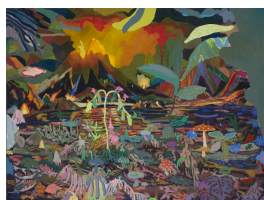

Oil and fabric dye on linen  
33 x 42 in. (83.8 x 106.7 cm)  
(LB 21117)

**Leon Benn**

*Mystical Boulder in the Parking Lot*, 2021

Oil and fabric dye on linen  
54 x 50 in. (137.2 x 127 cm)  
(LB 22126)

**Leon Benn**

*Beercan Entropy*, 2021

Oil and fabric dye on linen  
48 x 56 in. (121.9 x 142.2 cm)  
(LB 22125)

**Leon Benn**

*Very Ancient Times (after Vesuvius)*, 2021

Oil and fabric dye on linen  
48 x 64 in. (121.9 x 162.6 cm)  
(LB 22123)