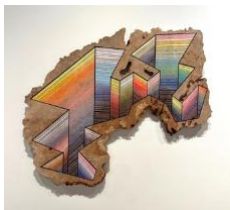

**Jason Middlebrook**

*Skies*

March 11 – April 9, 2022

**Jason Middlebrook**  
*Sky Series #6, 2022*  
Acrylic on curly maple  
18 x 33.5 in. (45.7 x 85 cm)  
(JM 22157)

**Jason Middlebrook**  
*Two Views Using Light, 2017-2022*  
Acrylic on maple and ash  
16.5 x 12 in. (41.9 x 30.5 cm)  
(JM 22162)

**Jason Middlebrook**  
*Sky Series #7, 2022*  
Acrylic on curly maple  
29 x 34.5 in. (73.6 x 87.6 cm)  
(JM 22158)

**Jason Middlebrook**  
*Sky Series #9, 2022*  
Acrylic on maple  
27 x 22.5 in. (68.6 x 57 cm)  
(JM 22160)

**Jason Middlebrook**  
*Ten Ways to Get Your Groove On, 2021*  
Acrylic on curly maple  
16.5 x 22 in. (41.9 x 55.9 cm)  
(JM 22163)

**Jason Middlebrook**  
*Sky Series #8, 2022*  
Acrylic on curly maple  
37 x 38 in. (94 x 96.5 cm)  
(JM 22159)