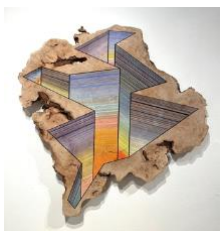

**Jason Middlebrook**

*Skies*

March 11 – April 9, 2022

**Jason Middlebrook**  
*Sky Series #6, 2022*  
Acrylic on curly maple  
18 x 33.5 in. (45.7 x 85 cm)  
(JM 22157)

**Jason Middlebrook**  
*Two Views Using Light, 2017-2022*  
Acrylic on maple and ash  
16.5 x 12 in. (41.9 x 30.5 cm)  
(JM 22162)

**Jason Middlebrook**  
*Sky Series #7, 2022*  
Acrylic on curly maple  
29 x 34.5 in. (73.6 x 87.6 cm)  
(JM 22158)

**Jason Middlebrook**  
*Sky Series #9, 2022*  
Acrylic on maple  
27 x 22.5 in. (68.6 x 57 cm)  
(JM 22160)

**Jason Middlebrook**  
*Ten Ways to Get Your Groove On, 2021*  
Acrylic on curly maple  
16.5 x 22 in. (41.9 x 55.9 cm)  
(JM 22163)

**Jason Middlebrook**  
*Sky Series #8, 2022*  
Acrylic on curly maple  
37 x 38 in. (94 x 96.5 cm)  
(JM 22159)