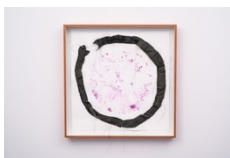

Margarita Cabrera

$ 8,200

Flujo de Extracciones #56, 2023

Cochineal gouache on paper, Border Patrol
uniform fabric, and wood box frame
30 x 30 x 3 in. (76.2 x 76.2 x 7.6 cm)
(MC 23093)