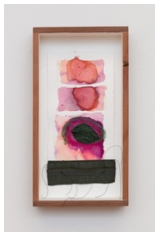

Margarita Cabrera

$ 7,700

Flujo de Extracciones #47, 2023

Cochineal gouache on paper, Border Patrol
uniform fabric, and wood box frame
15 x 8 x 3 in. (38.1 x 20.3 x 7.6 cm)
(MC 23103)