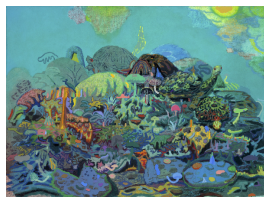

Leon Benn
"Nurse Logs"
January 21 - February 26, 2022

Leon Benn
The Reptilian Brain Likes Pizza,
2021
oil and fabric dye on linen
48 x 64 in. (121.92 x 162.56 cm)
LB 22127

\$12,500

Leon Benn
Puffin's Lament, 2021
oil and fabric dye on linen
33 x 42 in. (83.82 x 106.68 cm)
LB 21117

\$6,000

Leon Benn
Mystical Boulder in the Parking Lot, 2021
oil and fabric dye on linen
54 x 50 in. (137.16 x 127 cm)
LB 22126

\$11,000

Leon Benn
Beercan Entropy, 2021
oil and fabric dye on linen
48 x 56 in. (121.92 x 142.24 cm)
LB 22125

\$11,000

Leon Benn
Very Ancient Times (after Vesuvius), 2021
oil and fabric dye on linen
48 x 64 in. (121.92 x 162.56 cm)
LB 22123

\$12,500

Leon Benn
Pathway, 2021
oil and fabric dye on linen
26.5 x 26.5 in. (67.31 x 67.31 cm)
LB 22130