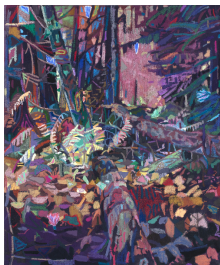

\$11,000

Leon Benn
Very Ancient Times (after Vesuvius), 2021
oil and fabric dye on linen
48 x 64 in. (121.92 x 162.56 cm)
LB 22123

\$12,500

Leon Benn
Pathway, 2021
oil and fabric dye on linen
26.5 x 26.5 in. (67.31 x 67.31 cm)
LB 22130

\$3,500

Leon Benn
Sleepy Forest, 2021
oil and fabric dye on linen
38 x 57 in. (96.52 x 144.78 cm)
LB 22122

\$8,500

Leon Benn
History Painting (Leviathan), 2021
oil and fabric dye on linen
64 x 48 in. (162.56 x 121.92 cm)
LB 22120

\$12,500

Leon Benn
Real Rough Freedom, 2021
oil and fabric dye on linen
60 x 48 in. (152.40 x 121.92 cm)
LB 22128

\$12,000

Leon Benn
Nurse Logs, 2021
oil and fabric dye on linen
46 x 38 in. (116.84 x 96.52 cm)
LB 22121