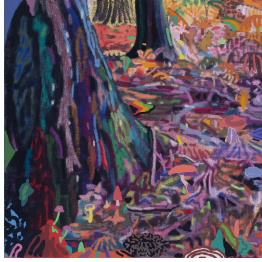

Leon Benn
"Nurse Logs"
January 21 - February 26, 2022

Leon Benn
The Reptilian Brain Likes Pizza,
2021
oil and fabric dye on linen
48 x 64 in. (121.92 x 162.56 cm)
LB 22127

\$12,500

Leon Benn
Puffin's Lament, 2021
oil and fabric dye on linen
33 x 42 in. (83.82 x 106.68 cm)
LB 21117

\$6,000

Leon Benn
Mystical Boulder in the Parking Lot, 2021
oil and fabric dye on linen
54 x 50 in. (137.16 x 127 cm)
LB 22126

\$11,000

Leon Benn
Beercan Entropy, 2021
oil and fabric dye on linen
48 x 56 in. (121.92 x 142.24 cm)
LB 22125

\$11,000

Leon Benn
Very Ancient Times (after Vesuvius), 2021
oil and fabric dye on linen
48 x 64 in. (121.92 x 162.56 cm)
LB 22123

\$12,500

Leon Benn
Pathway, 2021
oil and fabric dye on linen
26.5 x 26.5 in. (67.31 x 67.31 cm)
LB 22130

\$3,500

Leon Benn
Sleepy Forest, 2021
oil and fabric dye on linen
38 x 57 in. (96.52 x 144.78 cm)
LB 22122

\$8,500

Leon Benn
History Painting (Leviathan), 2021
oil and fabric dye on linen
64 x 48 in. (162.56 x 121.92 cm)
LB 22120