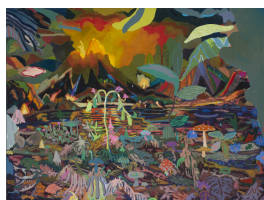

Leon Benn
"Nurse Logs"
January 21 - February 26, 2022

Leon Benn
The Reptilian Brain Likes Pizza,
2021
oil and fabric dye on linen
48 x 64 in. (121.92 x 162.56 cm)
LB 22127

\$12,500

Leon Benn
Puffin's Lament, 2021
oil and fabric dye on linen
33 x 42 in. (83.82 x 106.68 cm)
LB 21117

\$6,000

Leon Benn
Mystical Boulder in the Parking Lot, 2021
oil and fabric dye on linen
54 x 50 in. (137.16 x 127 cm)
LB 22126

\$11,000

Leon Benn
Beercan Entropy, 2021
oil and fabric dye on linen
48 x 56 in. (121.92 x 142.24 cm)
LB 22125

\$11,000

Leon Benn
Very Ancient Times (after Vesuvius), 2021
oil and fabric dye on linen
48 x 64 in. (121.92 x 162.56 cm)
LB 22123

\$12,500

Leon Benn
Pathway, 2021
oil and fabric dye on linen
26.5 x 26.5 in. (67.31 x 67.31 cm)
LB 22130