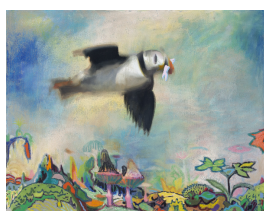

Leon Benn
"Nurse Logs"
January 21 - February 26, 2022

Leon Benn
The Reptilian Brain Likes Pizza,
2021
oil and fabric dye on linen
48 x 64 in. (121.92 x 162.56 cm)
LB 22127

\$12,500

Leon Benn
Puffin's Lament, 2021
oil and fabric dye on linen
33 x 42 in. (83.82 x 106.68 cm)
LB 21117

\$6,000

Leon Benn
Mystical Boulder in the Parking Lot, 2021
oil and fabric dye on linen
54 x 50 in. (137.16 x 127 cm)
LB 22126

\$11,000

Leon Benn
Beercan Entropy, 2021
oil and fabric dye on linen
48 x 56 in. (121.92 x 142.24 cm)
LB 22125

\$11,000

Leon Benn
Very Ancient Times (after Vesuvius), 2021
oil and fabric dye on linen
48 x 64 in. (121.92 x 162.56 cm)
LB 22123

\$12,500

Leon Benn
Pathway, 2021
oil and fabric dye on linen
26.5 x 26.5 in. (67.31 x 67.31 cm)
LB 22130