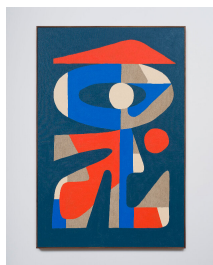

Cody Hudson
What Is Time Stretching And When Would You Use It?
August 26 - October 8, 2022

Cody Hudson

Visions Generally Have More Clarity Than Dreams (What Am I Supposed To Do Now), 2022
Acrylic on linen in artist frame
36.75 x 24.75 x 1 in. (93.3 x 62.9 x 2.5 cm)
CH 22219

\$5,000

Cody Hudson

Pitch Bender (Got To Get Right), 2022
Acrylic on linen in artist frame
18.75 x 12.75 x 1 in. (47.6 x 32.4 x 2.5 cm)
CH 22217

\$2,500

Cody Hudson

Modulation Wheel (Got To Get Right), 2022
Acrylic on linen in artist frame
18.75 x 12.75 x 1 in. (47.6 x 32.4 x 2.5 cm)
CH 22216

\$2,500

Cody Hudson

A Corridor of Being (Friendship In America Has Been In Decline), 2022
Acrylic on linen in artist frame
60.75 x 40.75 x 1 in. (154.3 x 103.5 x 2.5 cm)
CH 22222

\$11,000

Cody Hudson

All In a Completely Non-Destructive Environment (Timestretch 95 remix), 2022
Acrylic on linen in artist frame
36.75 x 24.75 x 1 in. (93.3 x 62.9 x 2.5 cm)
CH 22211

\$5,000

Cody Hudson

Consciously Leave the Body and Make Observations of the Physical Universe (Vastly Different Source Material), 2022
Acrylic on linen in artist frame
30 x 18 x 1 in. (76.2 x 45.7 x 2.5 cm)
CH 22213