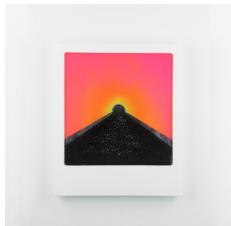

Letitia Quesenberry
As of Yet 175, 2022
Panel, polished plaster, paint, coal slag, glitter, and resin
17 x 14 x 1 in
43.2 x 35.5 x 2.5 cm
(LQ 22222)

$ 1,500