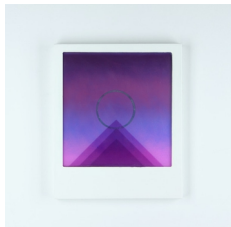

Letitia Quesenberry
As of Yet 183, 2022
Panel, polished plaster, paint, film, and resin
17 x 14 x 1 in.
43.2 x 35.5 x 2.5 cm
(LQ 22216)

$ 1,500