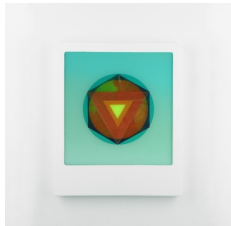

Letitia Quesenberry
As of Yet 180, 2022
Panel, polished plaster, paint, film, and resin
17 x 14 x 1 in
43.2 x 35.5 x 2.5 cm
(LQ 22218)

$ 1,500