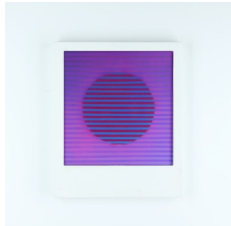

Letitia Quesenberry
As of Yet 182, 2022
Panel, polished plaster, paint, and resin
17 x 14 x 1 in
43.2 x 35.5 x 2.5 cm
(LQ 22217)

$ 1,500