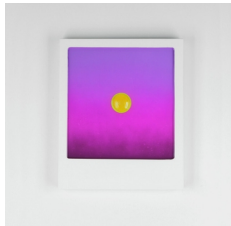

\$ 1,500

Letitia Quesenberry
As of Yet 188, 2022
Panel, polished plaster, paint, and resin
17 x 14 x 1 in
43.2 x 35.5 x 2.5 cm
(LQ 22213)

\$ 1,500

Letitia Quesenberry
As of Yet 139, 2021
Panel, polished plaster, paint, film, and resin
17 x 14 x 1 in
43.2 x 35.5 x 2.5 cm
(LQ 22226)

\$ 1,500

Letitia Quesenberry
As of Yet 191, 2022
Panel, polished plaster, paint, glitter, and resin
17 x 14 x 1 in
43.2 x 35.5 x 2.5 cm
(LQ 22211)

\$ 1,500

Letitia Quesenberry
As of Yet 168, 2022
Polished plaster, panel, paint, and resin
17 x 14 x 1 in.
43.2 x 35.6 x 2.5 cm
(LQ 22182)