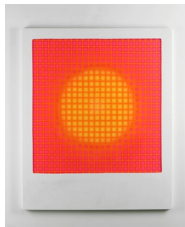

Letitia Quesenberry

\$ 7,600

Anon 7, 2022

Panel, polished plaster, paint, film, and resin

48 x 39.5 x 1.5 in

121.9 x 100.3 x 3.8 cm

(LQ 22207)

Letitia Quesenberry

\$ 7,600

Anon 8, 2022

Panel, polished plaster, paint, canvas, and resin

48 x 39.5 x 2 in

121.9 x 100.3 x 5 cm

(LQ 22208)

Letitia Quesenberry

\$ 7,600

Anon 5, 2022

Panel, polished plaster, paint, and resin

48 x 39.5 x 1.5 in

121.9 x 100.3 x 3.8 cm

(LQ 22210)

Letitia Quesenberry

\$ 1,500

As of Yet 166, 2022