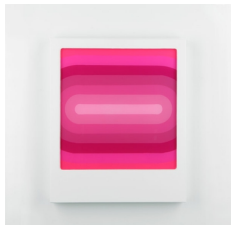

Letitia Quesenberry

As of Yet 174, 2022

Panel, polished plaster, paint, and resin

17 x 14 x 1 in

43.2 x 35.5 x 2.5 cm

(LQ 22223)

$ 1,500