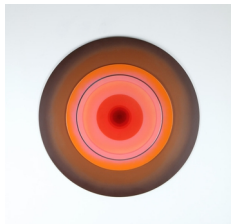

\$ 1,500

Letitia Quesenberry

Pacifier 11, 2021

Panel, paint, resin, and film

23.75 diameter x 1.5 in deep

60.3 diameter x 3.8 cm deep

(LQ 22235)

\$ 3,200