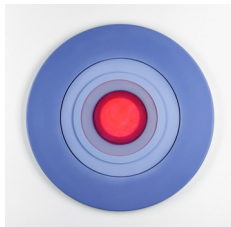

Letitia Quesenberry
Pacifier 9, 2021
Panel, paint, resin, and film
21.25 diameter x 1.5 in deep
54 diameter x 3.8 cm deep
(LQ 22237)

$ 3,100