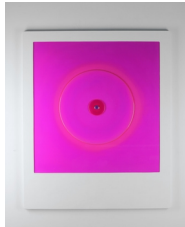

Letitia Quesenberry
Future Maybe
November 4 - December 17, 2022

Letitia Quesenberry

\$ 9,500

Anon 6, 2022

Panel, polished plaster, paint, and resin

58.25 x 48 x 2 in

148 x 121.9 x 5 cm

(LQ 22209)

Letitia Quesenberry

\$ 7,600

Anon 7, 2022

Panel, polished plaster, paint, film, and resin

48 x 39.5 x 1.5 in

121.9 x 100.3 x 3.8 cm

(LQ 22207)

Letitia Quesenberry