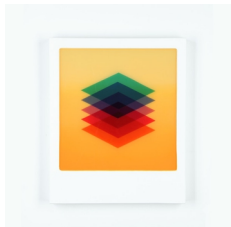

Letitia Quesenberry
As of Yet 169, 2022
Panel, polished plaster, paint, film, and resin
17 x 14 x 1 in
43.2 x 35.5 x 2.5 cm
(LQ 22220)

$ 1,500