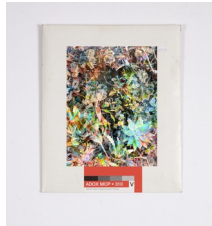

Matthew Brandt and Christine Nguyen

$ 3,500

Garden Picture 6, 2024
Archival pigment inks on paper
18.5 x 15 in. (47 x 38.1 cm)
Edition 1/2 + 2 AP
(CN 24006)