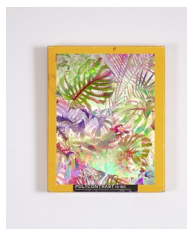

(CN 24002)

Matthew Brandt and Christine Nguyen

\$ 3,500

Garden Picture 3, 2024

Archival pigment inks on paper

18.5 x 15 in. (47 x 38.1 cm)

Edition 1/2 + 2 AP

(CN 24003)