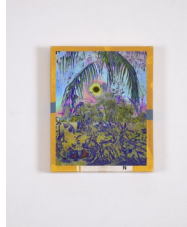

Matthew Brandt and Christine Nguyen

\$ 3,500

Garden Picture 7, 2024
Archival pigment inks on paper
18.5 x 15 in. (47 x 38.1 cm)
Edition 1/2 + 2 AP
(CN 24007)

Matthew Brandt and Christine Nguyen

\$ 3,500

Garden Picture 8, 2024
Archival pigment inks on paper
18.5 x 15 in. (47 x 38.1 cm)
Edition 1/2 + 2 AP
(CN 24008)