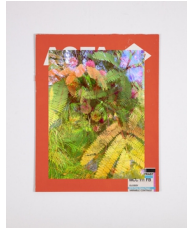

Matthew Brandt and Christine Nguyen

Garden Pictures

January 20 – February 17, 2024

Matthew Brandt and Christine Nguyen

$ 3,500

Garden Picture 1, 2024

Archival pigment inks on paper

18.5 x 15 in. (47 x 38.1 cm)

Edition 1/2 + 2 AP

(CN 24001)