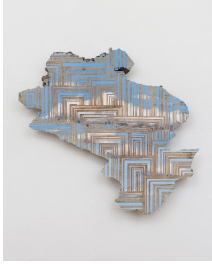

\$14,000

Jason Middlebrook
Ten Ways to Get Your Groove On, 2021
Acrylic on curly maple
16.5 x 22 x 1.75 in. (41.9 x 55.9 x 4.4 cm)
JM 22163

\$10,000

Jason Middlebrook
Sky Series #8, 2022
Acrylic on curly maple

37 x 38 x 2 in. (94 x 96.5 x 5 cm)
JM 22159

\$25,000

Jason Middlebrook
Sky Series #2, 2021-2022
Acrylic and spray paint on elm
23 x 40.75 x 2.25 in. (58.4 x 103.5 x 5.7 cm)
JM 22153

\$20,000

Jason Middlebrook
Sky Series #3, 2021-2022
Acrylic on maple
26 x 38 x 2 in. (66 x 96.5 x 5 cm)
JM 22154

\$20,000

Jason Middlebrook
Sky Series #10, 2022
Acrylic on curly maple
18 x 32.25 x 2 in. (45.7 x 81.9 x 5 cm)
JM 22161

\$14,000

Jason Middlebrook
Sky Series #5, 2021-2022
Acrylic and spray paint on maple
19.25 x 25.5 x 2 in. (48.89 x 64.8 x 5 cm)
JM 22156

\$12,000

Jason Middlebrook
Sky Series #4, 2021-2022
Acrylic and ink on maple
15.5 x 26 x 2 in. (39.4 x 66 x 5 cm)
JM 22155

\$11,000

Jason Middlebrook
Sky Series #1, 2021-2022
Acrylic on curly maple
28 x 27.25 x 3 in. (71.1 x 69.2 x 7.6 cm)
JM 22152