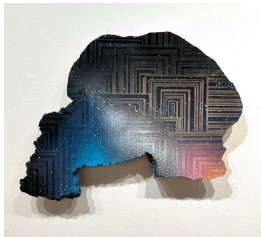

\$14,000

Jason Middlebrook
Ten Ways to Get Your Groove On, 2021
Acrylic on curly maple
16.5 x 22 x 1.75 in. (41.9 x 55.9 x 4.4 cm)
JM 22163

\$10,000

Jason Middlebrook
Sky Series #8, 2022
Acrylic on curly maple

37 x 38 x 2 in. (94 x 96.5 x 5 cm)
JM 22159

\$25,000

Jason Middlebrook
Sky Series #2, 2021-2022
Acrylic and spray paint on elm
23 x 40.75 x 2.25 in. (58.4 x 103.5 x 5.7 cm)
JM 22153

\$20,000

Jason Middlebrook
Sky Series #3, 2021-2022
Acrylic on maple
26 x 38 x 2 in. (66 x 96.5 x 5 cm)
JM 22154

\$20,000

Jason Middlebrook
Sky Series #10, 2022
Acrylic on curly maple
18 x 32.25 x 2 in. (45.7 x 81.9 x 5 cm)
JM 22161

\$14,000

Jason Middlebrook
Sky Series #5, 2021-2022
Acrylic and spray paint on maple
19.25 x 25.5 x 2 in. (48.89 x 64.8 x 5 cm)
JM 22156