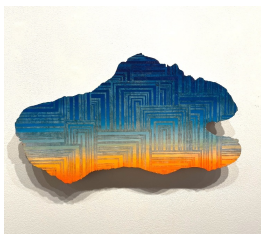

\$14,000

Jason Middlebrook
Ten Ways to Get Your Groove On, 2021
Acrylic on curly maple
16.5 x 22 x 1.75 in. (41.9 x 55.9 x 4.4 cm)
JM 22163

\$10,000

Jason Middlebrook
Sky Series #8, 2022
Acrylic on curly maple

37 x 38 x 2 in. (94 x 96.5 x 5 cm)
JM 22159

\$25,000

Jason Middlebrook
Sky Series #2, 2021-2022
Acrylic and spray paint on elm
23 x 40.75 x 2.25 in. (58.4 x 103.5 x 5.7 cm)
JM 22153

\$20,000

Jason Middlebrook
Sky Series #3, 2021-2022
Acrylic on maple
26 x 38 x 2 in. (66 x 96.5 x 5 cm)
JM 22154

\$20,000

Jason Middlebrook
Sky Series #10, 2022
Acrylic on curly maple
18 x 32.25 x 2 in. (45.7 x 81.9 x 5 cm)
JM 22161

\$14,000

Jason Middlebrook
Sky Series #5, 2021-2022
Acrylic and spray paint on maple
19.25 x 25.5 x 2 in. (48.89 x 64.8 x 5 cm)
JM 22156

\$12,000

Jason Middlebrook
Sky Series #4, 2021-2022
Acrylic and ink on maple
15.5 x 26 x 2 in. (39.4 x 66 x 5 cm)
JM 22155

\$11,000

Jason Middlebrook
Sky Series #1, 2021-2022
Acrylic on curly maple
28 x 27.25 x 3 in. (71.1 x 69.2 x 7.6 cm)
JM 22152