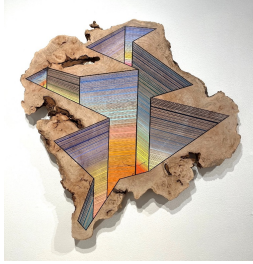

Jason Middlebrook
Skies
March 11 - April 9

Jason Middlebrook
Sky Series #6, 2022
Acrylic on curly maple
18 x 33.5 x 2.5 in. (45.7 x 85 x 6 cm)
JM 22157

\$14,000

Jason Middlebrook
Two Views Using Light, 2017-2022
Acrylic on maple and ash
16.5 x 12 x 2 in. (41.9 x 30.5 x 5 cm)
JM 22162

\$8,000

Jason Middlebrook
Sky Series #7, 2022
Acrylic on curly maple
29 x 34.5 x 2 in. (73.6 x 87.6 x 5 cm)
JM 22158

\$20,000

Jason Middlebrook
Sky Series #9, 2022
Acrylic on maple
27 x 22.5 x 2 in. (68.6 x 57 x 5 cm)
JM 22160

\$14,000

Jason Middlebrook
Ten Ways to Get Your Groove On, 2021
Acrylic on curly maple
16.5 x 22 x 1.75 in. (41.9 x 55.9 x 4.4 cm)
JM 22163

\$10,000

Jason Middlebrook
Sky Series #8, 2022
Acrylic on curly maple

37 x 38 x 2 in. (94 x 96.5 x 5 cm)
JM 22159

\$25,000

Jason Middlebrook
Sky Series #2, 2021-2022
Acrylic and spray paint on elm
23 x 40.75 x 2.25 in. (58.4 x 103.5 x 5.7 cm)
JM 22153

\$20,000

Jason Middlebrook
Sky Series #3, 2021-2022
Acrylic on maple
26 x 38 x 2 in. (66 x 96.5 x 5 cm)
JM 22154