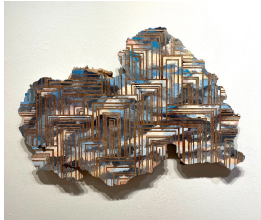

Jason Middlebrook
Skies
March 11 - April 9

Jason Middlebrook
Sky Series #6, 2022
Acrylic on curly maple
18 x 33.5 x 2.5 in. (45.7 x 85 x 6 cm)
JM 22157

\$14,000

Jason Middlebrook
Two Views Using Light, 2017-2022
Acrylic on maple and ash
16.5 x 12 x 2 in. (41.9 x 30.5 x 5 cm)
JM 22162

\$8,000

Jason Middlebrook
Sky Series #7, 2022
Acrylic on curly maple
29 x 34.5 x 2 in. (73.6 x 87.6 x 5 cm)
JM 22158

\$20,000

Jason Middlebrook
Sky Series #9, 2022
Acrylic on maple
27 x 22.5 x 2 in. (68.6 x 57 x 5 cm)
JM 22160

\$14,000

Jason Middlebrook
Ten Ways to Get Your Groove On, 2021
Acrylic on curly maple
16.5 x 22 x 1.75 in. (41.9 x 55.9 x 4.4 cm)
JM 22163

\$10,000

Jason Middlebrook
Sky Series #8, 2022
Acrylic on curly maple

37 x 38 x 2 in. (94 x 96.5 x 5 cm)
JM 22159

\$25,000

Jason Middlebrook
Sky Series #2, 2021-2022
Acrylic and spray paint on elm
23 x 40.75 x 2.25 in. (58.4 x 103.5 x 5.7 cm)
JM 22153

\$20,000

Jason Middlebrook
Sky Series #3, 2021-2022
Acrylic on maple
26 x 38 x 2 in. (66 x 96.5 x 5 cm)
JM 22154