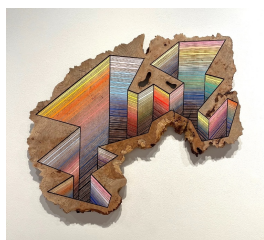

Jason Middlebrook
Skies
March 11 - April 9

Jason Middlebrook
Sky Series #6, 2022
Acrylic on curly maple
18 x 33.5 x 2.5 in. (45.7 x 85 x 6 cm)
JM 22157

\$14,000

Jason Middlebrook
Two Views Using Light, 2017-2022
Acrylic on maple and ash
16.5 x 12 x 2 in. (41.9 x 30.5 x 5 cm)
JM 22162

\$8,000

Jason Middlebrook
Sky Series #7, 2022
Acrylic on curly maple
29 x 34.5 x 2 in. (73.6 x 87.6 x 5 cm)
JM 22158

\$20,000

Jason Middlebrook
Sky Series #9, 2022
Acrylic on maple
27 x 22.5 x 2 in. (68.6 x 57 x 5 cm)
JM 22160

\$14,000

Jason Middlebrook
Ten Ways to Get Your Groove On, 2021
Acrylic on curly maple
16.5 x 22 x 1.75 in. (41.9 x 55.9 x 4.4 cm)
JM 22163

\$10,000

Jason Middlebrook
Sky Series #8, 2022
Acrylic on curly maple