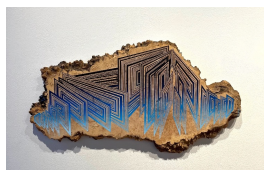

Jason Middlebrook
Skies
March 11 - April 9

Jason Middlebrook
Sky Series #6, 2022
Acrylic on curly maple
18 x 33.5 x 2.5 in. (45.7 x 85 x 6 cm)
JM 22157

\$14,000

Jason Middlebrook
Two Views Using Light, 2017-2022
Acrylic on maple and ash
16.5 x 12 x 2 in. (41.9 x 30.5 x 5 cm)
JM 22162

\$8,000

Jason Middlebrook
Sky Series #7, 2022
Acrylic on curly maple
29 x 34.5 x 2 in. (73.6 x 87.6 x 5 cm)
JM 22158

\$20,000

Jason Middlebrook
Sky Series #9, 2022
Acrylic on maple
27 x 22.5 x 2 in. (68.6 x 57 x 5 cm)
JM 22160

\$14,000

Jason Middlebrook
Ten Ways to Get Your Groove On, 2021
Acrylic on curly maple
16.5 x 22 x 1.75 in. (41.9 x 55.9 x 4.4 cm)
JM 22163

\$10,000

Jason Middlebrook
Sky Series #8, 2022
Acrylic on curly maple