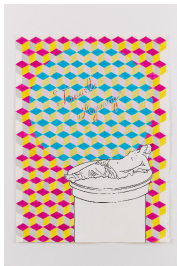

\$3,800

Emily Joyce

Mariposa Lillies, 2021

Flashe vinyl paint on canvas over wood panel

14 x 14 in. (35.56 x 35.56 cm)
EJ 22139

\$3,200

Emily Joyce

Well Beth, 2021

Flashe vinyl paint on paper
15 x 11 in. (38.1 x 27.9 cm)
EJ 22137

\$2,500

Emily Joyce

Conversations in the Mist, 2021

Flashe vinyl paint on paper
15 x 11 in. (38.1 x 27.9 cm)
EJ 22133

\$2,500

Emily Joyce
Sue the Tenant 5, 2021
Flashe vinyl paint on paper
15 x 11 in. (38.1 x 27.9 cm)
EJ 22136

\$2,500

Emily Joyce
Louise Bourgeois, 2021
Flashe vinyl paint on paper
15 x 11 in. (38.1 x 27.9 cm)
EJ 22134

\$2,500

Emily Joyce
Travel Agency, 2021
Flashe vinyl paint on paper
15 x 11 in. (38.1 x 27.9 cm)
EJ 22138

\$2,500

Emily Joyce
Sue the Tenant 2, 2021
Flashe vinyl paint on paper
15 x 11 in. (38.1 x 27.9 cm)
EJ 22135

\$2,500

Emily Joyce
Rubin Vase Retina, 2022
Flashe vinyl paint and acrylic on
canvas over wood panel
16 x 16 in. (40.6 x 40.6 cm)
EJ 22140