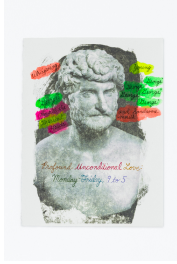

Emily Joyce
RGBs and See I'm Okays
March 11-April 9

Emily Joyce

Three Expanding Bodies or Marble Bowling Balls, 2021

Flashe vinyl paint and acrylic on canvas over wood panel

19.5 x 19.5 in. (49.5 x 49.5 cm)
EJ 22141

\$3,800

Emily Joyce

Mariposa Lillies, 2021

Flashe vinyl paint on canvas over wood panel

14 x 14 in. (35.56 x 35.56 cm)
EJ 22139

\$3,200

Emily Joyce

Well Beth, 2021

Flashe vinyl paint on paper
15 x 11 in. (38.1 x 27.9 cm)
EJ 22137

\$2,500

Emily Joyce

Conversations in the Mist, 2021

Flashe vinyl paint on paper
15 x 11 in. (38.1 x 27.9 cm)
EJ 22133

\$2,500

Emily Joyce
Sue the Tenant 5, 2021
Flashe vinyl paint on paper
15 x 11 in. (38.1 x 27.9 cm)
EJ 22136

\$2,500

Emily Joyce
Louise Bourgeois, 2021
Flashe vinyl paint on paper
15 x 11 in. (38.1 x 27.9 cm)
EJ 22134

\$2,500

Emily Joyce
Travel Agency, 2021
Flashe vinyl paint on paper
15 x 11 in. (38.1 x 27.9 cm)
EJ 22138